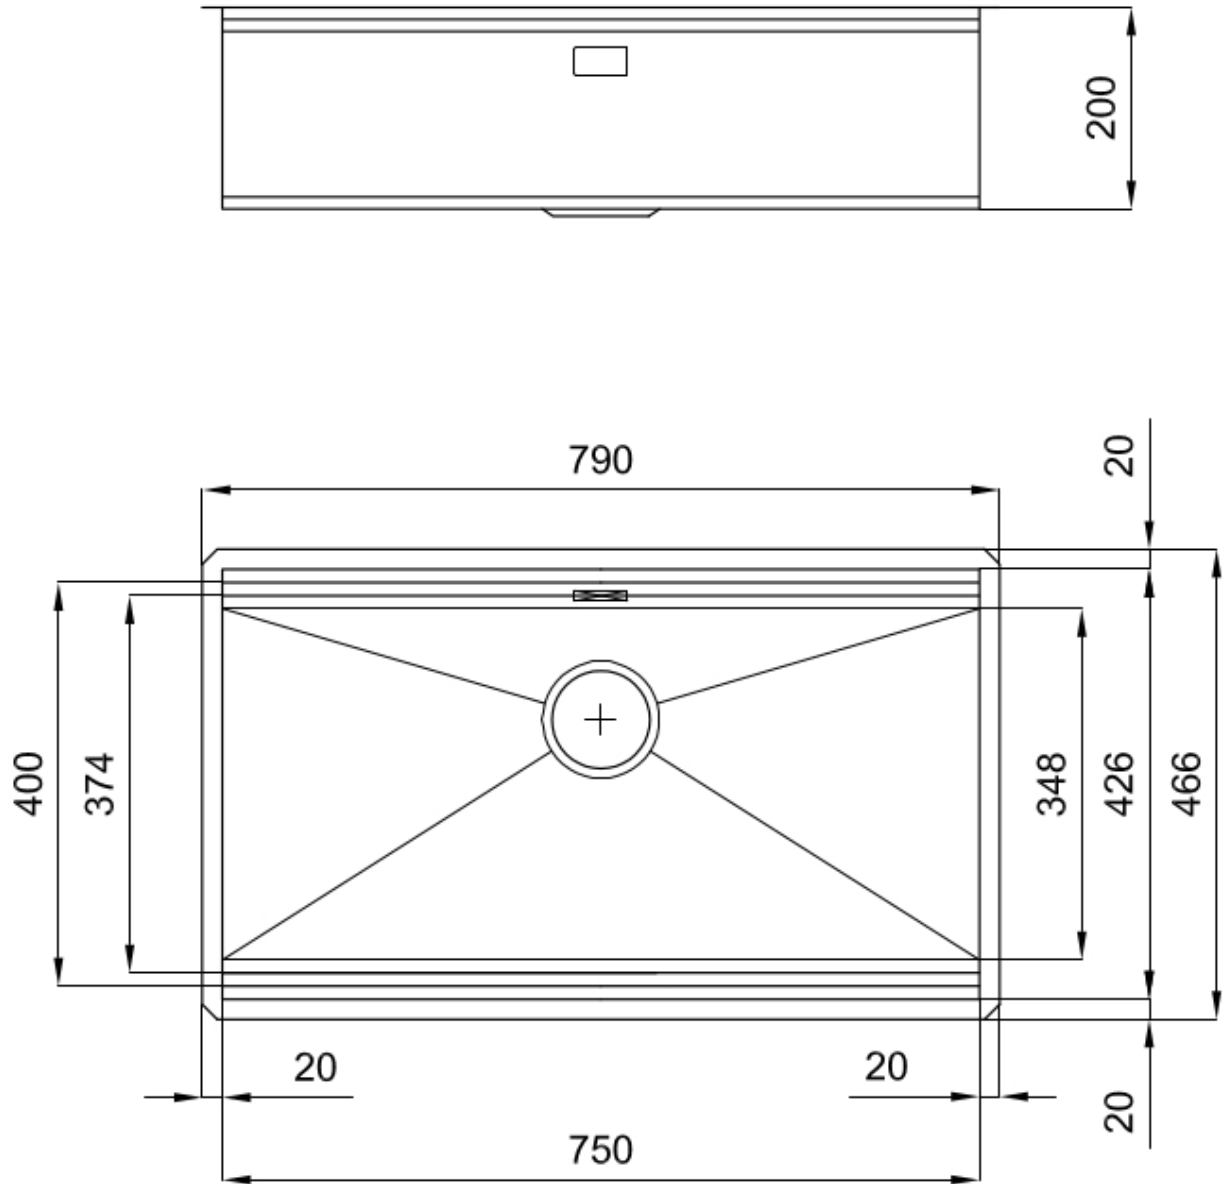

---

Base 90 cm

---

Dimensions 790x466 mm

---

Standard fittings Fixing hooks, gasket, drain, overflow and siphon, boxed packing

---

Mixer holes No standard holes

---

Built-in hole View technical data sheet

---

Drainer No

---

Width 79 cm

---

Bowl dimension 750x374mm

## TECHNICAL DATA

750

426

Cut out size - Dimensioni per foratura top