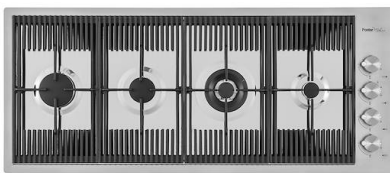

RECOMMENDED PAIRINGS

MILANO 4 BRULEURS
G681 F00