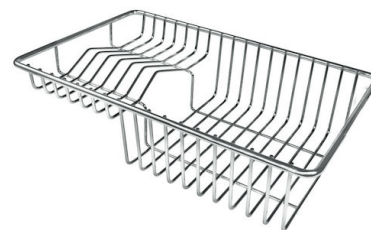

## EQUIPMENT

**GRILLE NOIRE POUR EVIERS RIVA**  
A100 E02

## OPTIONAL ACCESSORIES

**CUVETTE PERFOREE INOX**  
A154 F00

\* only in combination with the accessory  
A644 F04

**CUVETTE PERFOREE POUR EVIERS  
RIVA**

A156 F00

**GRILLE POR.ASSIETTES INOX**  
mm214x379

A100 C03

\* only in combination with the accessory  
A644 A01

**GRILLE PORTE-ASSIETTES INOX**  
25x35

A100 A54

\* only in combination with the accessory  
A644 F04

**PLANCHE DE DECOUPE BOIS POUR  
EVIERS RIVA**

A642 F03