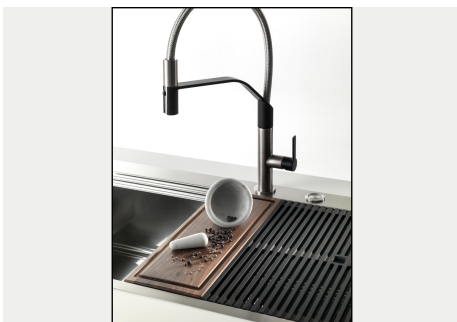

750

426

Cut out size - Dimensioni per foratura top

GALLERY